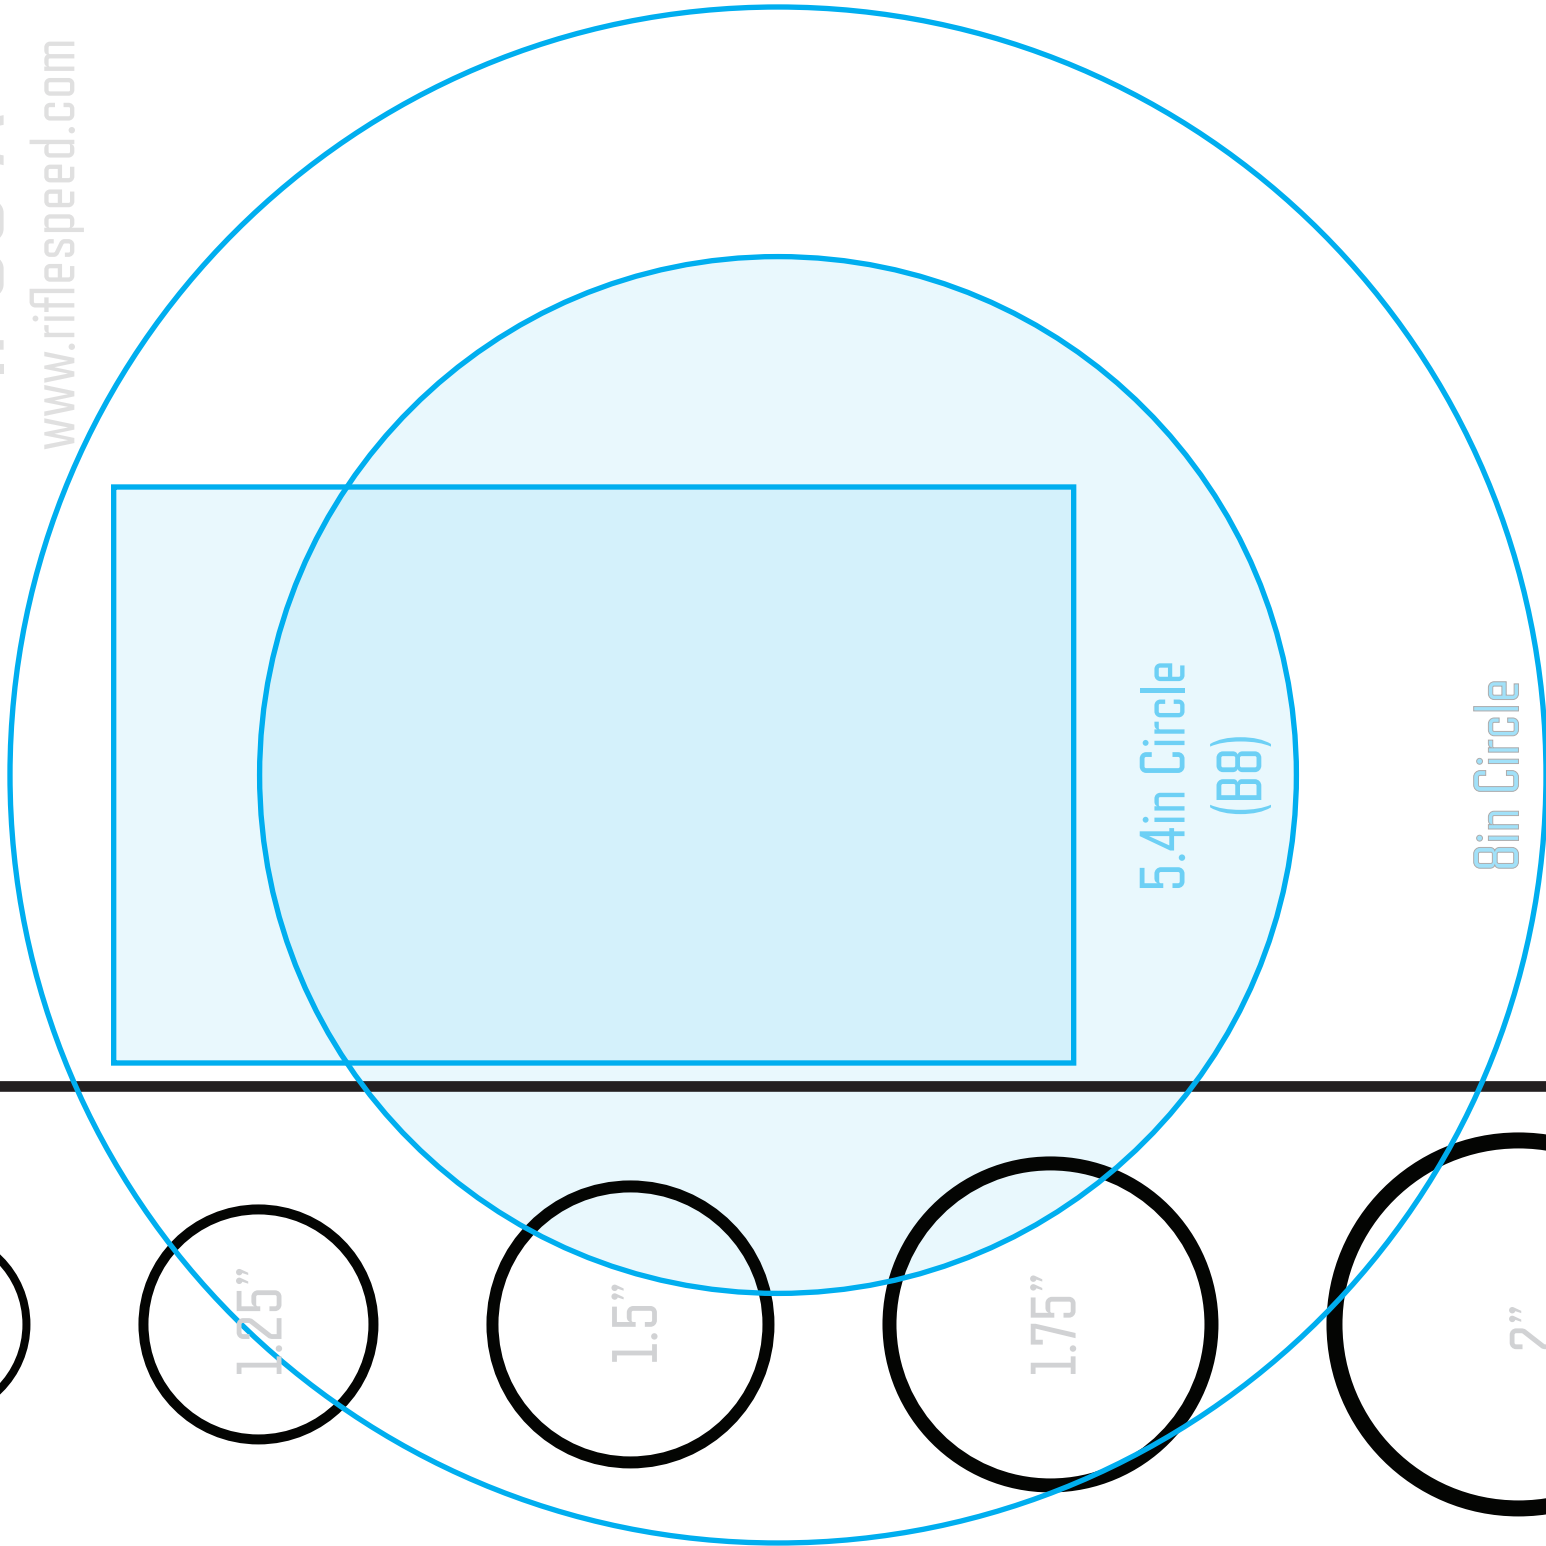

IPSC A

[www.riflespeed.com](http://www.riflespeed.com)

5.4in Circle  
(BB)

8in Circle

IPSC A

[www.riflespeed.com](http://www.riflespeed.com)

5.4in Circle  
(BB)

8in Circle

IPSC A

[www.riflespeed.com](http://www.riflespeed.com)

1"

1.25"

1.5"

1.75"

2"

5.4in Circle  
(B8)

8in Circle

IPSC A

[www.riflespeed.com](http://www.riflespeed.com)

5.4in Circle  
(B8)

8in Circle