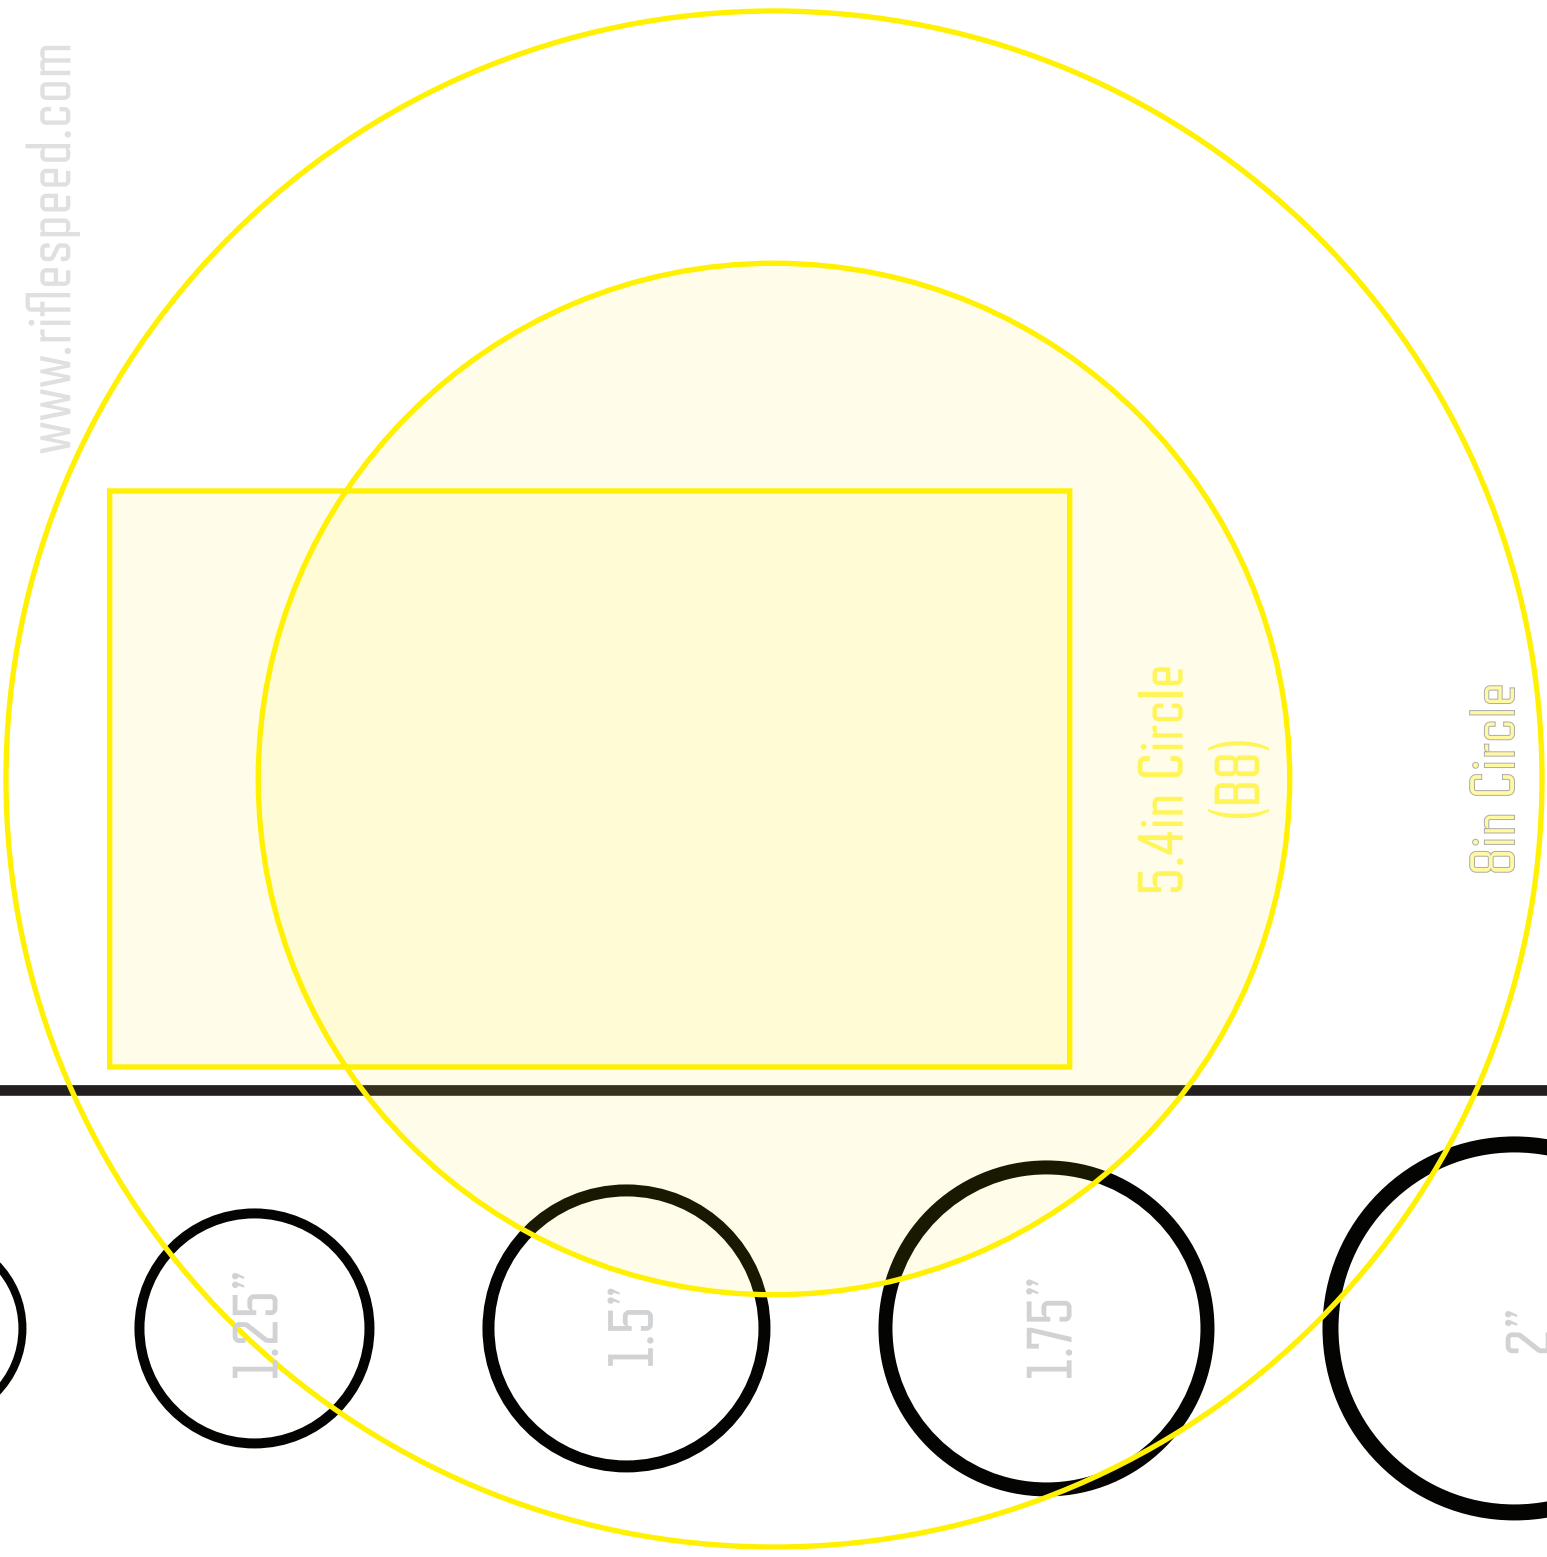

IPSC A

[www.riflespeed.com](http://www.riflespeed.com)

5.4in Circle  
(BB)

8in Circle

IPSC A

[www.riflespeed.com](http://www.riflespeed.com)

5.4in Circle  
(BB)

8in Circle

IPSC A

[www.riflespeed.com](http://www.riflespeed.com)

1"

1.25"

1.5"

1.75"

2"

5.4in Circle  
(B8)

8in Circle

IPSC A

[www.riflespeed.com](http://www.riflespeed.com)

5.4in Circle  
(B8)

8in Circle