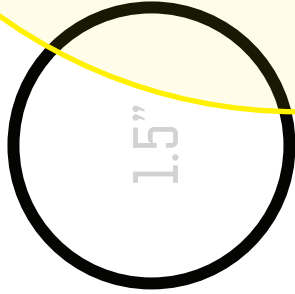

IPSC A

[www.riflespeed.com](http://www.riflespeed.com)

5.4in Circle  
(BB)

8in Circle

IPSC A

[www.riflespeed.com](http://www.riflespeed.com)

5.4in Circle  
(BB)

8in Circle

IPSC A

[www.riflespeed.com](http://www.riflespeed.com)

1"

1.25"

1.5"

1.75"

2"

5.4in Circle  
(B8)

8in Circle

IPSC A

[www.riflespeed.com](http://www.riflespeed.com)

5.4in Circle  
(B8)

8in Circle